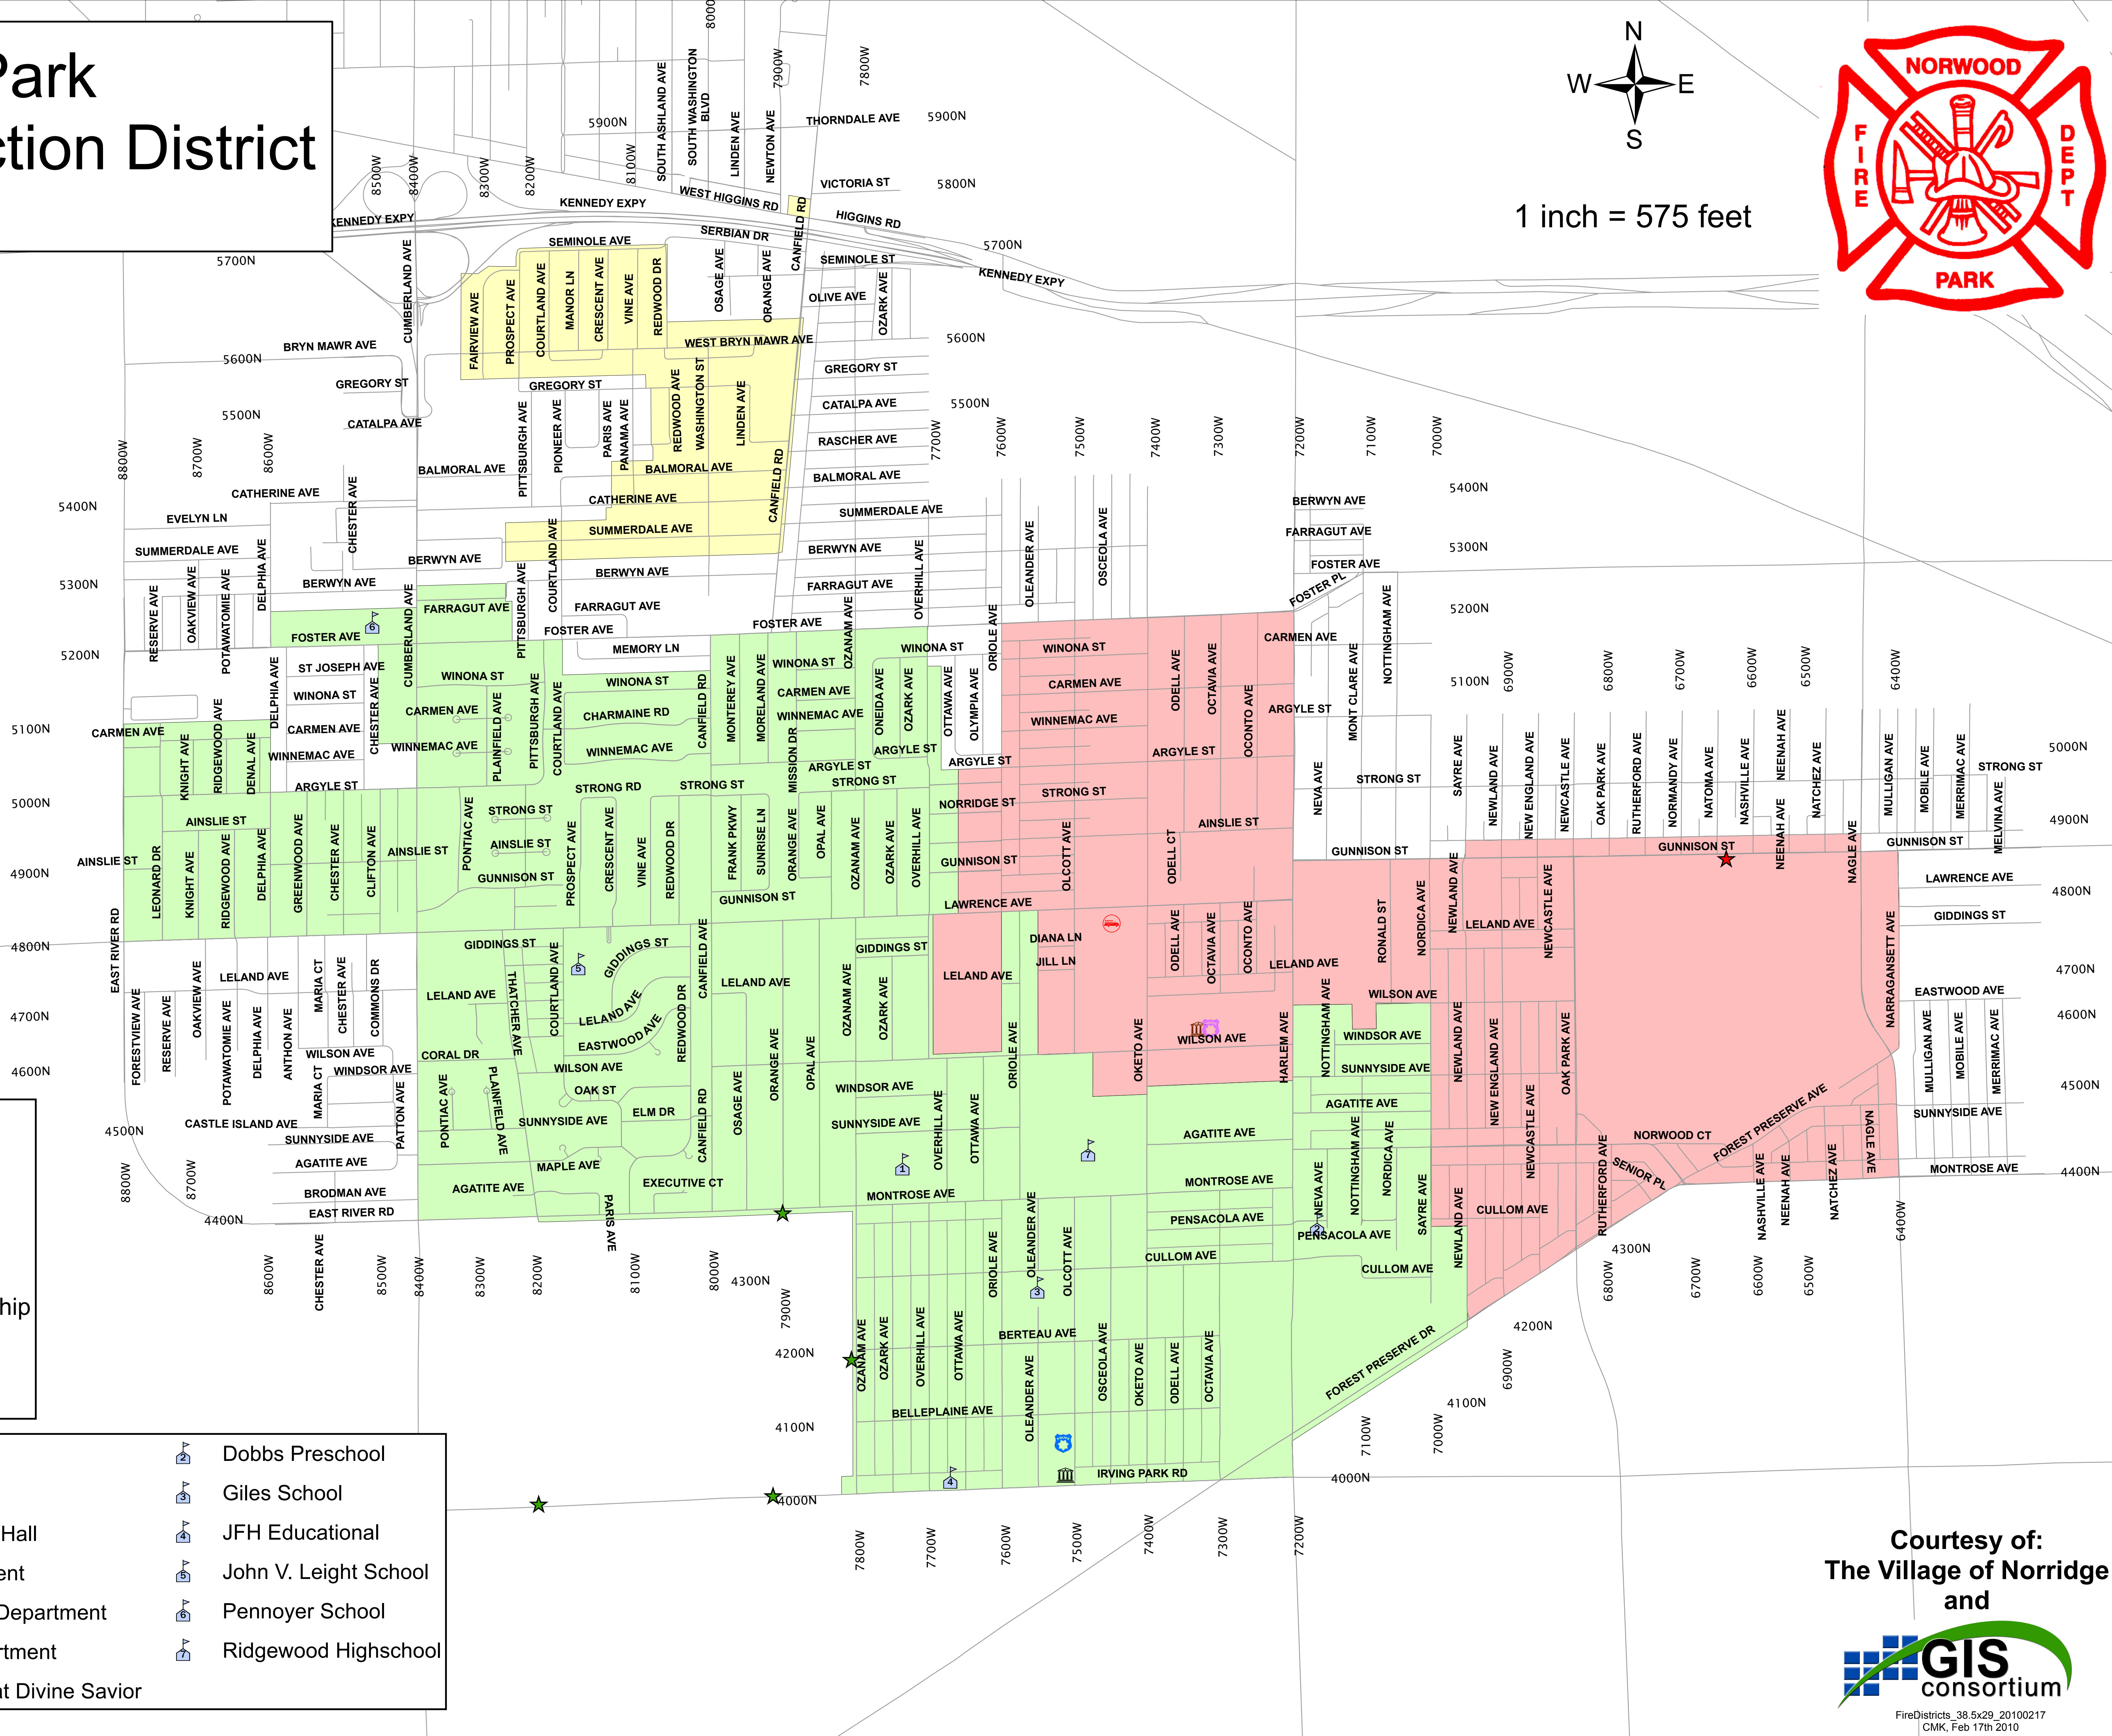

Norwood Park Fire Protection District District Map

1 inch = 575 feet

Entrances

- ★ Cemetary Entrance
- ★ Ridgewood Entrance

Fire Districts

- Norwood Park Township
- Harwood Heights
- Norridge

Landmarks

- Norridge Village Hall
- Harwood Heights Village Hall
- Norridge Police Department
- Harwood Heights Police Department
- Norwood Park Fire Department
- Academy of St. Priscilla at Divine Savior
- Dobbs Preschool
- Giles School
- JFH Educational
- John V. Leight School
- Pennoyer School
- Ridgewood Highschool