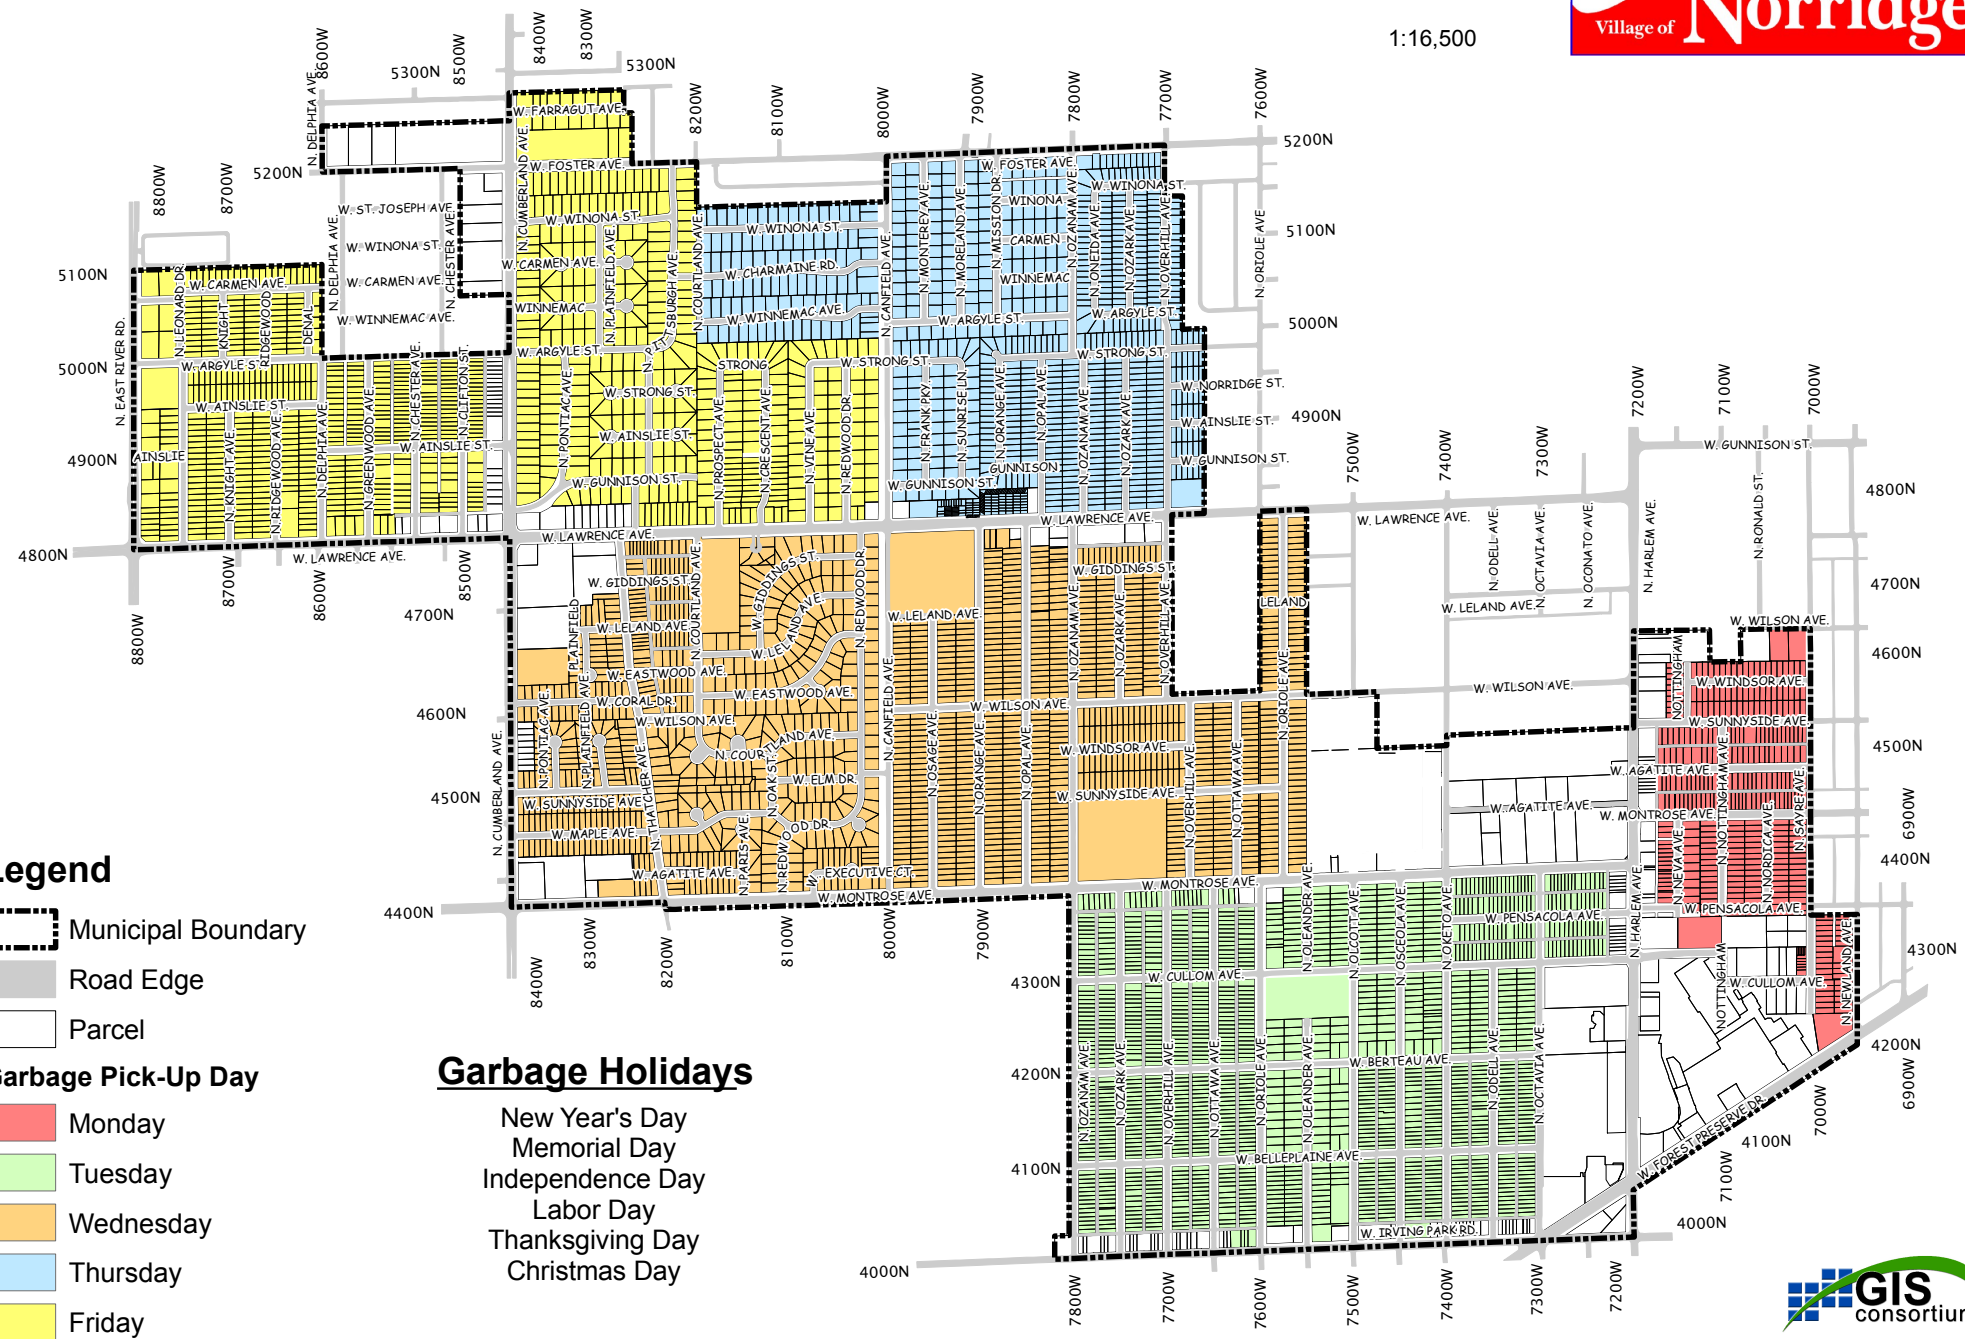

The Village of Norridge

Residential Garbage Pick-Up Map

1 inch = 1,375 feet

1:16,500

Legend

- Municipal Boundary
- Road Edge
- Parcel

Garbage Pick-Up Day

- Monday
- Tuesday
- Wednesday
- Thursday
- Friday

Garbage Holidays

- New Year's Day
- Memorial Day
- Independence Day
- Labor Day
- Thanksgiving Day
- Christmas Day