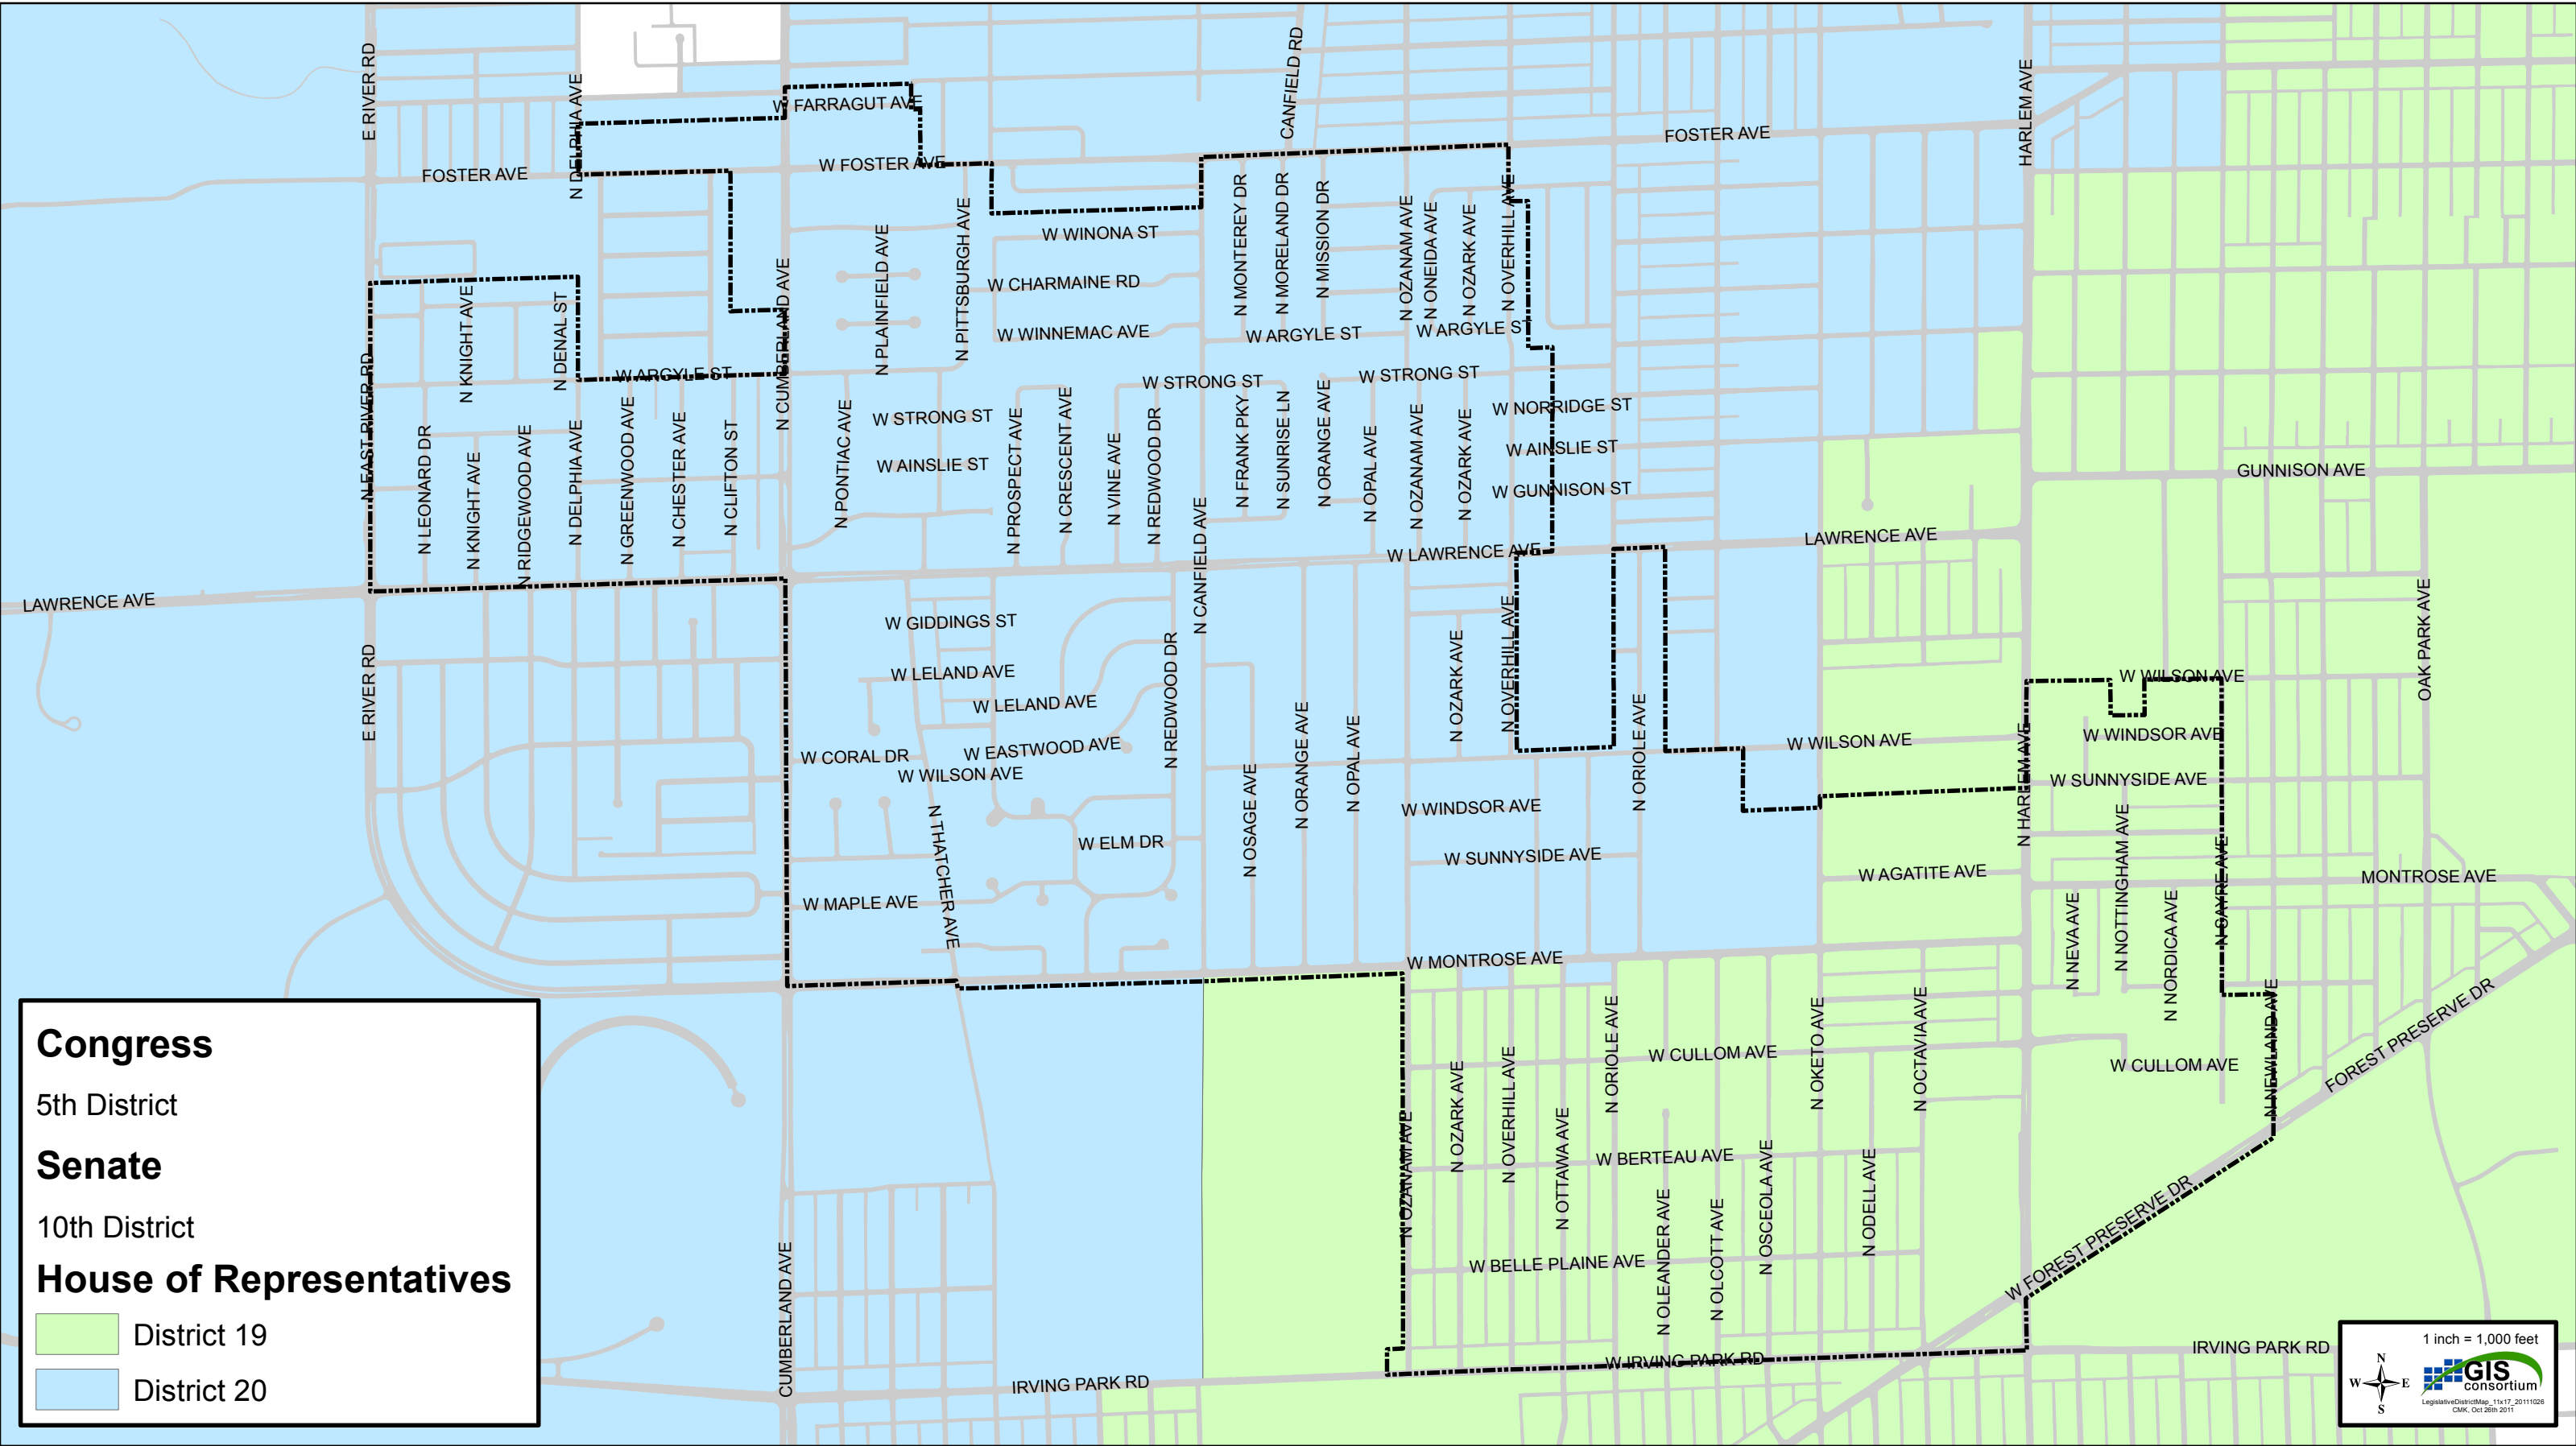

The Village of Norridge

2012 Legislative Districts

Congress

5th District

Senate

10th District

House of Representatives

- District 19
- District 20

1 inch = 1,000 feet

GIS consortium
Legislative District Map, 11x17, 20111026
CMK, Oct 26th 2011