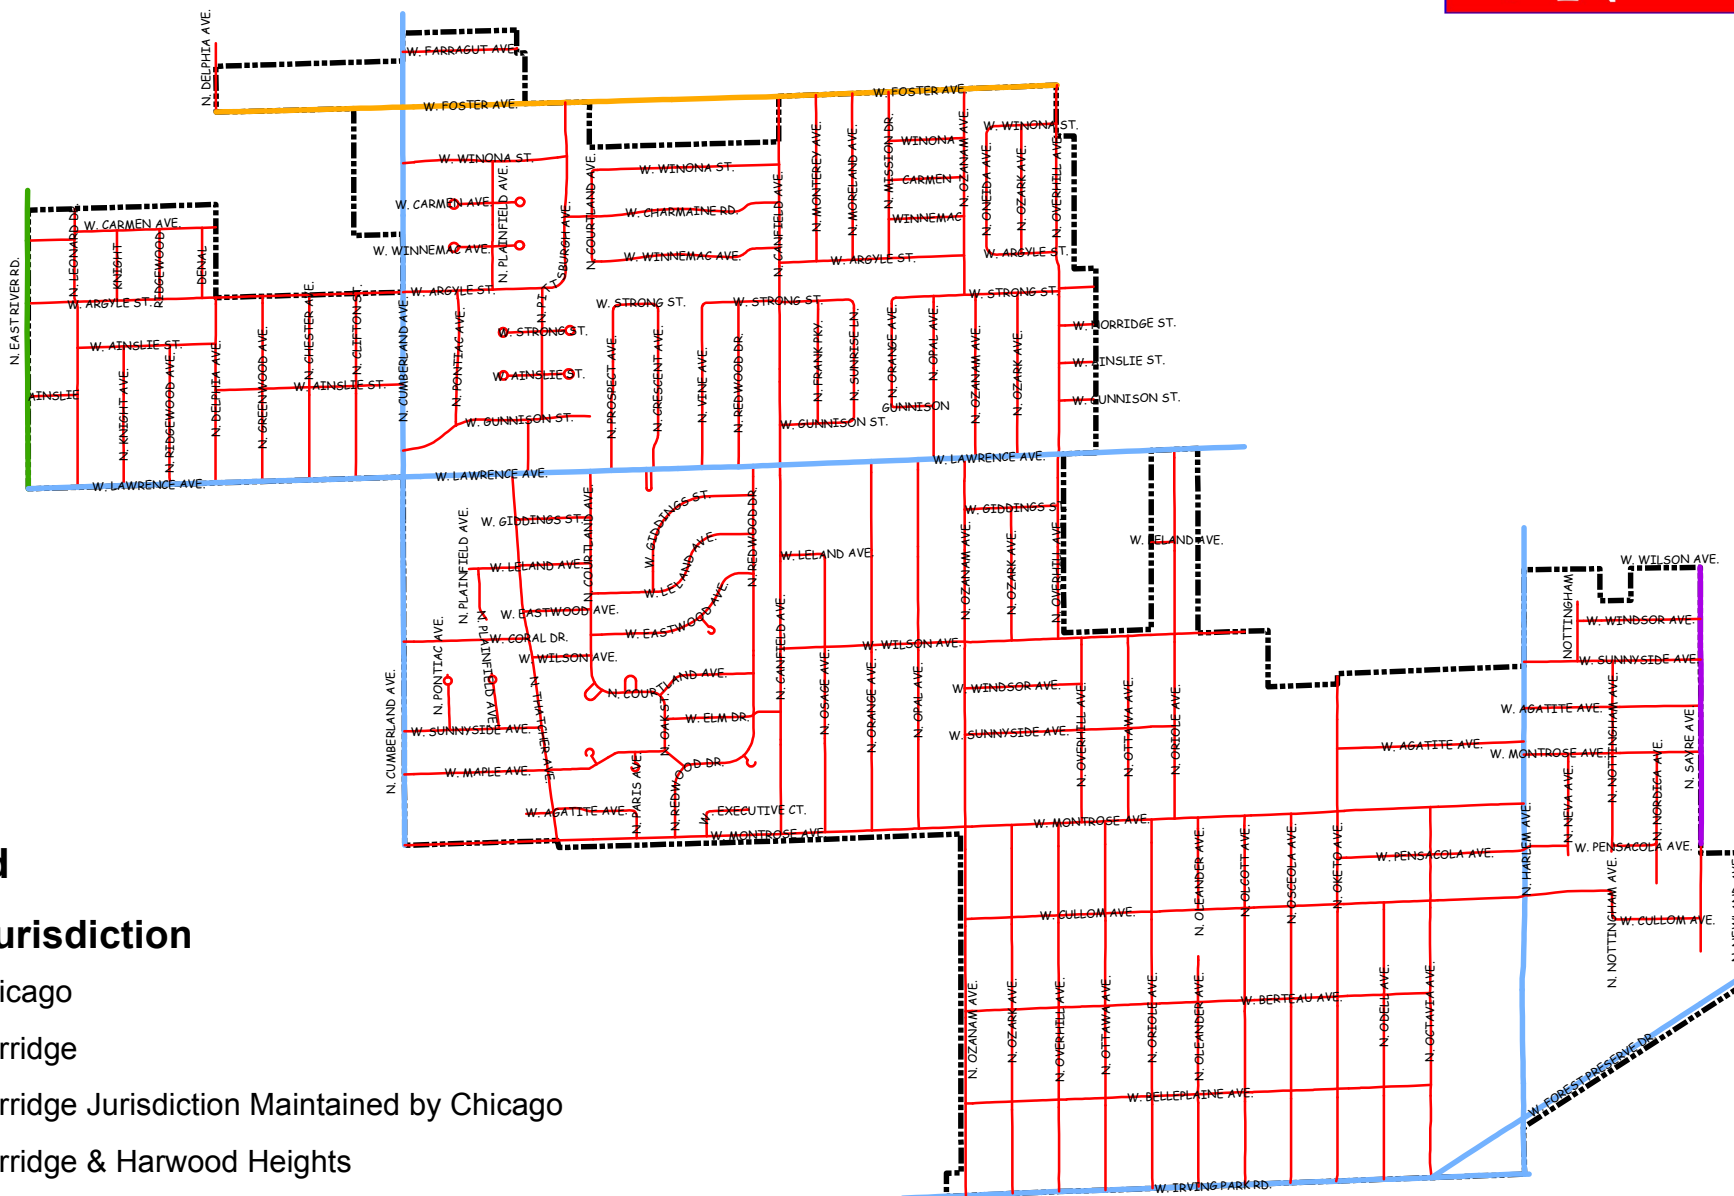

# The Village of Norridge

## Road Jurisdiction Map

1 inch = 1,375 feet

1:16,500

### Legend

#### Road Jurisdiction

- Chicago
- Norridge
- Norridge Jurisdiction Maintained by Chicago
- Norridge & Harwood Heights
- State
- Village Limits